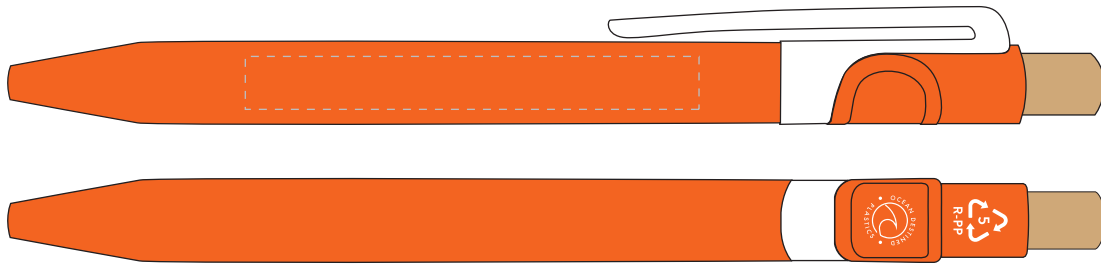

Your Ref:	Quantity:	Product Code: TPC000119
Our Ref:	Version: 1	Product Colour: AMBER

PRINTING CONCERNS:

PRODUCT INFO:

We stock this item in the following colours

PANTONE REFERENCE(S)

- Colour 1
- Colour 1
- Colour 1
- Colour 1

ARTWORK SCALE 100%

ARTWORK SCALE 100%
Max print area: 60mm x 7mm

Product Image for visualisation
- colours may vary

The dashed line is to demonstrate print area and will not appear on your printed item

PLEASE NOTE: